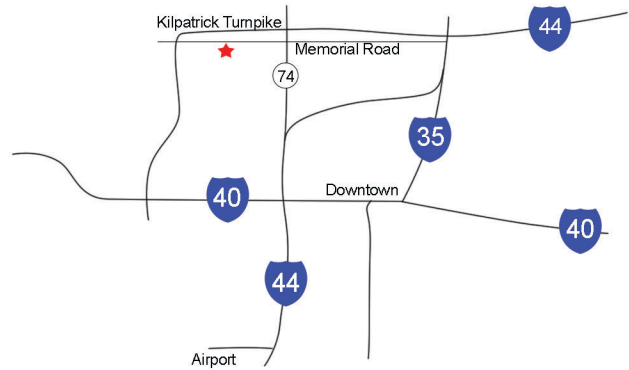

Follow Meridian north from airport Terminal.
Take **I-44 Downtown** ramp onto highway.
Approx .5 mile exit left **I-44 East Tulsa/Downtown**.
Continue north.
Do not take **I-44** when it splits off east.
Follow **(74)North (3)West**
Continue north --exit on **Memorial Road**.
Refer to following directions for specific destinations.

- **Southwest Center for Dentistry**

Take **Memorial Road** west.
Turn left at **Meridian** (south)
Take the second right turn--**Memorial Circle**.
We're at the end of the cul-de-sac.
Look for the fountain.

- **La Quinta and AmeriSuites**

Take Memorial Road east.
Turn left at May Avenue.
Turn left again at Memorial Road going west.
Your hotel will be on your right.

- **Hampton Inn and Fairfield Inn**

Take Memorial Road east.
Continue past May Avenue.
Your hotel will be on your right.

- **Best Western Memorial Inn and Suites**

Take Memorial Road east.
Go past May Avenue and Penn to Western
Turn left at Western.
Turn left again at Memorial Road going west.
Your hotel will be on your right.