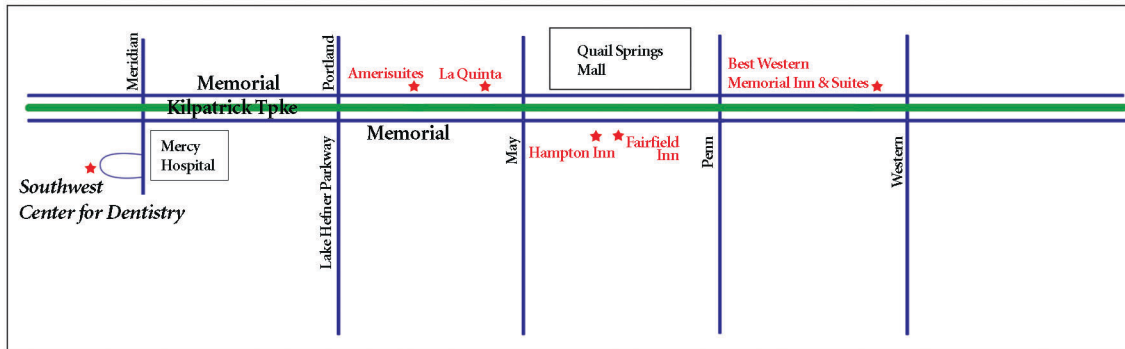

Follow Meridian north from airport Terminal.
Take **I-44 Downtown** ramp onto highway.
Approx .5 mile exit left **I-44 East Tulsa/Downtown**.
Continue north.
Do not take **I-44** when it splits off east.
Follow **(74)North (3)West**
Continue north --exit on **Memorial Road**.
Refer to following directions for specific destinations.

- **Southwest Center for Dentistry**

Take **Memorial Road** west.
Turn left at **Meridian** (south)
Take the second right turn--**Memorial Circle**.
We're at the end of the cul-de-sac.
Look for the fountain.

- **La Quinta and AmeriSuites**

Take Memorial Road east.
Turn left at May Avenue.
Turn left again at Memorial Road going west.
Your hotel will be on your right.

- **Hampton Inn and Fairfield Inn**

Take Memorial Road east.
Continue past May Avenue.
Your hotel will be on your right.

- **Best Western Memorial Inn and Suites**

Take Memorial Road east.
Go past May Avenue and Penn to Western
Turn left at Western.
Turn left again at Memorial Road going west.
Your hotel will be on your right.